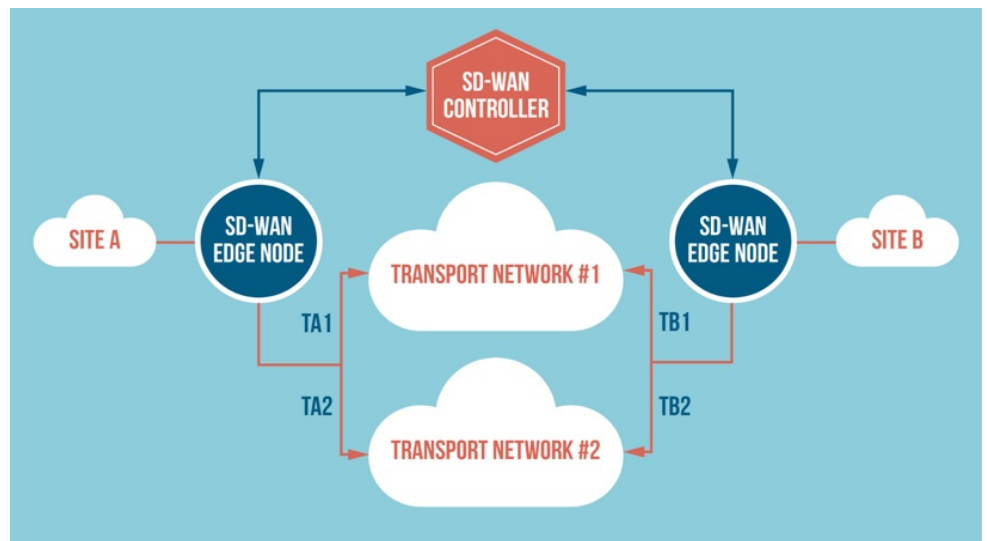

DYNAMIC BANDWIDTH

Do you utilize or plan to utilize other cloud services, such as AWS, Azure or Google? Many SD-WAN providers connect directly to many of these cloud providers. Additionally, there are options that allow bandwidth to grow dynamically as your cloud needs change.

QUALITY OF EXPERIENCE

SD-WAN solutions can provide prioritization to the mission critical applications your business demands. Typically, providers choose the best circuit based on real-time statistics in order to optimize the traffic, reduce overall latency, jitter and response times, and accelerate the applications themselves.

NETWORK FUNCTION VIRTUALIZATION

We can also provide partnerships with companies that can virtualize out many network functions, such as firewalls, VPNs, load balancing, application acceleration, etc.

ABOUT US

Information Technology Consulting Company designs and delivers IT & communications solutions and services that help organizations execute on their strategic goals.

Our focus? Every business is unique, so we start with listening to the needs of our clients, and then exceed those needs in every way.

Contact us today to learn more about what SD-WAN services are right for your business.

Information Technology Consulting Company
190 Bluegrass Valley Pkwy, Ste B7 Alpharetta, GA 30005
<https://itc2.net/>
404-507-2105